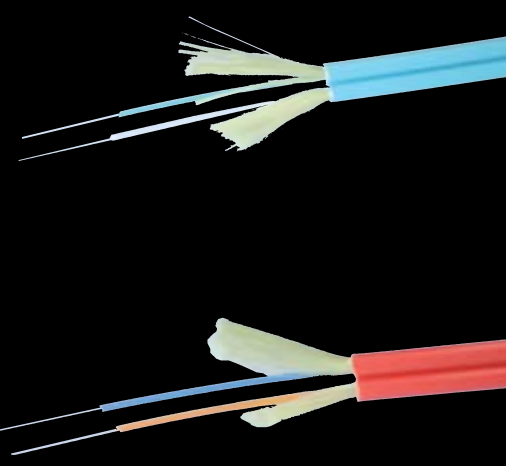

DUPLEX

- CONTINUED -

PRODUCT SPECIFICATIONS

Buffer Tolerance ± 50µm
Storage Temp. -40/+85°C
Operating Temp. -20/+85°C

1.8mm Universal

Part #	Jacket Material	Fiber Count	Diameter mm	Weight lbs/km	Bend Radius Install/Operate(cm)
M50DX02C6NR018	Riser, Orange, RoHS	2	1.8 x 3.8	10	4.0 / 2.8
M50DX02C6NP018	Plenum, Orange, RoHS	2	1.8 x 3.8	14	4.0 / 2.8
M50DX02C6NL018	LSZH, Orange, RoHS	2	1.8 x 3.8	12	4.0 / 2.8
M62DX02C3NR018	Riser, Orange, RoHS	2	1.8 x 3.8	10	4.0 / 2.8
M62DX02C3NP018	Plenum, Orange, RoHS	2	1.8 x 3.8	14	4.0 / 2.8
M62DX02C3NL018	LSZH, Orange, RoHS	2	1.8 x 3.8	12	4.0 / 2.8
S09DX02CNRY18	Riser, Yellow, RoHS	2	1.8 x 3.8	10	4.0 / 2.8
S09DX02CNPY18	Plenum, Yellow, RoHS	2	1.8 x 3.8	14	4.0 / 2.8
S09DX02CNLY18	LSZH, Yellow, RoHS	2	1.8 x 3.8	12	4.0 / 2.8
M50DX02CXNRA18	Riser, Aqua 10 gig	2	1.8 x 3.8	10	4.0 / 2.8
M50DX02CXNPA18	Plenum, Aqua 10 gig	2	1.8 x 3.8	14	4.0 / 2.8

1.6mm MTRJ

M50DX02C6NR016	Riser, Orange, RoHS	2	1.6 x 3.5	8	3.8 / 2.5
M50DX02C6NP016	Plenum, Orange, RoHS	2	1.6 x 3.5	10	3.8 / 2.5
M50DX02C6NL016	LSZH, Orange, RoHS	2	1.6 x 3.5	9	3.8 / 2.5
M62DX02C3NR016	Riser, Orange, RoHS	2	1.6 x 3.5	8	3.8 / 2.5
M62DX02C3NP016	Plenum, Orange, RoHS	2	1.6 x 3.5	10	3.8 / 2.5
M62DX02C3NL016	LSZH, Orange, RoHS	2	1.6 x 3.5	9	3.8 / 2.5
S09DX02CNRY16	Riser, Yellow, RoHS	2	1.6 x 3.5	8	3.8 / 2.5
S09DX02CNPY16	Plenum, Yellow, RoHS	2	1.6 x 3.5	10	3.8 / 2.5
S09DX02CNLY16	LSZH, Yellow, RoHS	2	1.6 x 3.5	9	3.8 / 2.5
M50DX02CXNRA16	Riser, Aqua 10 gig	2	1.6 x 3.5	8	3.8 / 2.5
M50DX02CXNPA16	Plenum, Aqua 10 gig	2	1.6 x 3.5	10	3.8 / 2.5

3mm Round

M50RX02C6NRO	Riser, Orange, RoHS	2	3	10	4.5 / 3.0
M50RX02C6NPO	Plenum, Orange, RoHS	2	3	12	4.5 / 3.0
M50RX02C6NLO	LSZH, Orange, RoHS	2	3	13	4.5 / 3.0
M62RX02C3NRO	Riser, Orange, RoHS	2	3	10	4.5 / 3.0
M62RX02C3NPO	Plenum, Orange, RoHS	2	3	12	4.5 / 3.0
M62RX02C3NLO	LSZH, Yellow, RoHS	2	3	13	4.5 / 3.0
S09RX02CNRY	Riser, Yellow, RoHS	2	3	10	4.5 / 3.0
S09RX02CNPY	Plenum, Yellow, RoHS	2	3	12	4.5 / 3.0
S09RX02CNLY	LSZH, Yellow, RoHS	2	3	13	4.5 / 3.0

CUSTOM CABLES

TLC is capable of producing custom cables to your needs. Special print, custom colors, and custom sizes are all just a part of what we can do. Combined with a fast turnaround on most products, and low minimum quantities, TLC is here to help you.