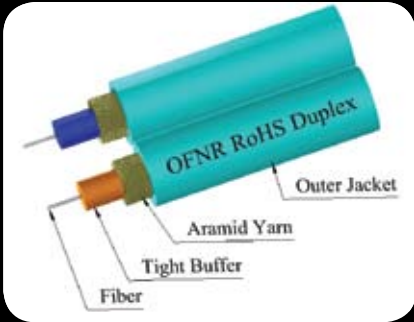

DUPLEX

Key Features Include:

- Four separate size cables: 1.6mm, 1.8mm, 2.0mm & 2.9mm for a cable that fits the connector and your tooling system.
- Tight Buffers strip evenly and consistently for ease and speed of production.
- Jacket has the correct flexibility and crimp holding capability.
- Available in Riser, Plenum, and LSZH jackets, in 12 colors.
- The specific Corning® InfiniCor® optical fiber contained in each cable is clearly marked on the jacket imprint to ensure product quality and fiber compatibility for future system upgrades.