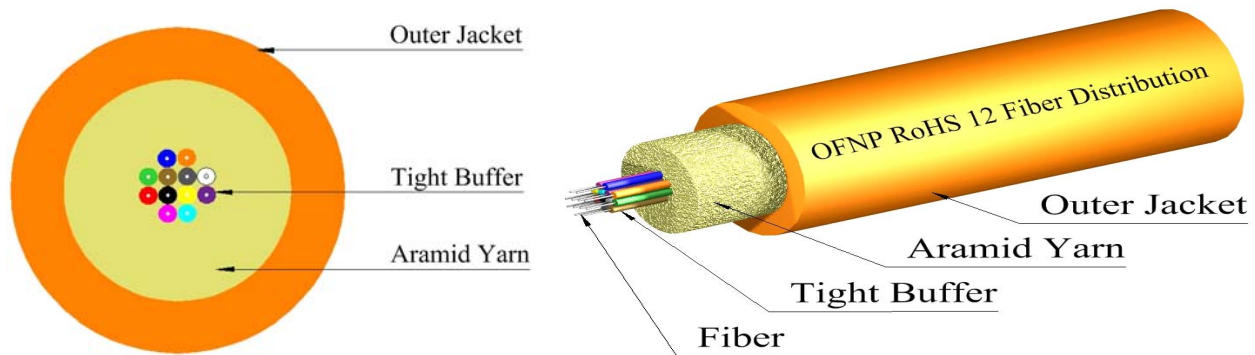

8-24 Fiber Infinicor 600 Distribution, Plenum

DISTRIBUTION

The Light Connections Distribution Cable is composed of 8 to 24 colored tight buffers, aramid yarn, and a PVC outer jacket. All component materials meet the EU RoHS and REACH Directive standards.

TLC Distribution Cable is available in 12 TIA standard colors or special order colors. UL Listed OFNP cables are available, and unlisted, unrated cables can be supplied to accommodate special needs. Standard surface print denotes construction, NEC rating, and fiber type, and includes footage markers. Custom print can also be accommodated.

Product Specifications

Storage Temp. (C°)
-40 / +85

Operating Temp. (C°)
-20 / +85

Jacket Characteristics

TLC Part Number	Jacket Material	Fiber Count	Nominal Dimension	Weight lbs. / Km	Pull Load (N) Install / Operate	Bend Radius (cm) Install / Operate
M50DI08C6NPO	PVC Orange	8	5.8 mm	49	3996/3197	8.7/5.8
M50DI12C6NPO	PVC Orange	12	6.3 mm	65	3996/3197	9.5/6.3
M50DI24C6NPO	PVC Orange	24	8.3 mm	98	7992/6394	12.5/8.3

Optical Characteristics

Fiber Type	Core Size	Attenuation (MAX)	Bandwidth (LED) 850 nm	Bandwidth (LED) 1300 nm	Link Lengths @ 850nm 1 GB/s
Infinicor 600	50/125	3.50 dB/km @ 850nm	510	500	600 mtr

For more information on the fiber characteristics, please consult with your TLC representative.
You can also visit the TLC website at www.thelightconnection.com