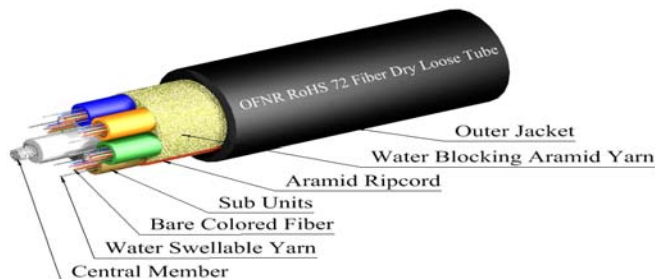

72 Fiber Infinicor SX+ Dry Loose Tube, Riser

Part Number
M50DL72CXNRBL

The Light Connection's Multi-tube Dry loose Tube Cable is composed of 6 sub-units, water blocking yarn, an optional central strength member, an aramid ripcord, and a PVC outer jacket. Each sub-unit consists of 12 colored glass fibers and water swellable yarn with a PVC jacket 3mm in diameter. All component materials meet the EU RoHS and REACH Directive standards. Sub-units can be color-coded or sequentially numbered.

TLC Dry Loose Tube is available in 12 TIA standard colors or special order colors. UL Listed OFNR cables are available, and unlisted, unrated cables can be supplied to accommodate special needs. Standard surface print denotes construction, NEC rating and fiber type, and includes footage markers. Custom print can also be accommodated.

Product Specifications

Storage Temp. (C°)

-40 / +70

Operating Temp. (C°)

-20 / +70

Cable Characteristics

| TLC Part Number | Jacket Material | Fiber Count | Nominal Dimension | Weight lbs. / Km | Pull Load (N) Install / Operate | Bend Radius (cm) Install / Operate |
|-----------------|-----------------|-------------|-------------------|------------------|---------------------------------|------------------------------------|
| M50DL72CXNRBL | PVC Black | 72 | 12 mm | 172 | 7992/ 6394 | 18/12 |