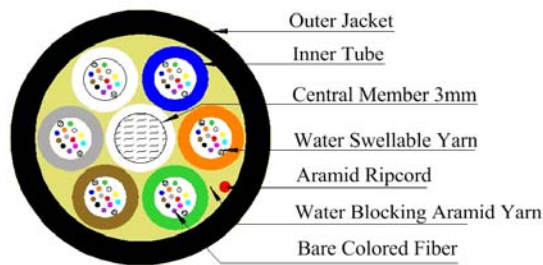

72 Fiber Infinicor SX+ Dry Loose Tube, Riser

Part Number
M50DL72CXNRBL

The Light Connection's Multi-tube Dry loose Tube Cable is composed of 6 sub-units, water blocking yarn, an optional central strength member, an aramid ripcord, and a PVC outer jacket. Each sub-unit consists of 12 colored glass fibers and water swellable yarn with a PVC jacket 3mm in diameter. All component materials meet the EU RoHS and REACH Directive standards. Sub-units can be color-coded or sequentially numbered.

TLC Dry Loose Tube is available in 12 TIA standard colors or special order colors. UL Listed OFNR cables are available, and unlisted, unrated cables can be supplied to accommodate special needs. Standard surface print denotes construction, NEC rating and fiber type, and includes footage markers. Custom print can also be accommodated.

Product Specifications

Storage Temp. (C°)

-40 / +70

Operating Temp. (C°)

-20 / +70

Cable Characteristics

| TLC Part Number | Jacket Material | Fiber Count | Nominal Dimension | Weight lbs. / Km | Pull Load (N) Install / Operate | Bend Radius (cm) Install / Operate |
|-----------------|-----------------|-------------|-------------------|------------------|---------------------------------|------------------------------------|
| M50DL72CXNRBL | PVC Black | 72 | 12 mm | 172 | 7992/ 6394 | 18/12 |

Optical Characteristics

| Fiber Type | Core Size | Attenuation (MAX) | Bandwidth (LED) 850 nm | Bandwidth (LED) 1300 nm | Link Lengths @ 850nm 1 GB/s / 10 GB/s |
|---------------|-----------|---------------------|------------------------|-------------------------|---------------------------------------|
| Infinicor SX+ | 50/125 | 3.50 dB/km @ 1550nm | 1500 MHz | 500 MHz | 1000 mtr / 300 mtr |