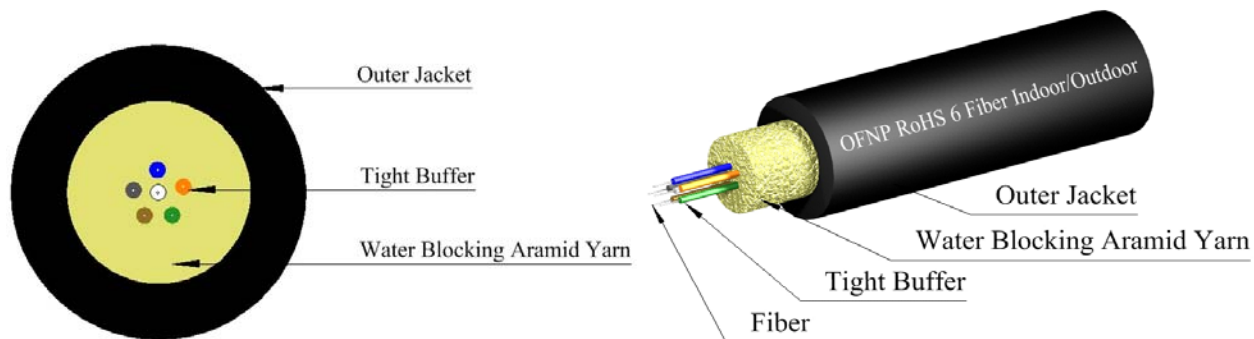

2-6 Fiber Infinicor 600 Indoor/Outdoor, Plenum

INDOOR/OUTDOOR

The Light Connections Indoor/Outdoor Cable is composed of 2 to 6 colored tight buffers, water blocking aramid yarn, and a PVC outer jacket. All component materials meet the EU RoHS and REACH Directive standards.

TLC Indoor/Outdoor Cable is available in 12 TIA standard colors or special order colors. UL Listed OFNP cables are available, and unlisted, unrated cables can be supplied to accommodate special needs. Standard surface print denotes construction, NEC rating, and fiber type, and includes footage markers. Custom print can also be accommodated.

Product Specifications

Storage Temp. (C°)

-40 / +85

Operating Temp. (C°)

-20 / +85

Jacket Characteristics

TLC Part Number	Jacket Material	Fiber Count	Nominal Dimension	Weight lbs. / Km	Pull Load (N) Install / Operate	Bend Radius (cm) Install / Operate
M50IO02C6NPBL	PVC Black	2	4.4 mm	22	1998/1599	6.6/4.4
M50IO04C6NPBL	PVC Black	4	4.8 mm	29	1998/1599	7.2/4.8
M50IO06C6NPBL	PVC Black	6	5.3 mm	38	2664/2131	8.0/5.3

Optical Characteristics

Fiber Type	Core Size	Attenuation (MAX)	Bandwidth (LED) 850 nm	Bandwidth (LED) 1300 nm	Link Lengths @ 850nm 1 GB/s
Infinicor 600	50/125	3.50 dB/km @ 850nm	510	500	600 mtr

For more information on the fiber characteristics, please consult with your TLC representative. You can also visit the TLC website at www.thelightconnection.com