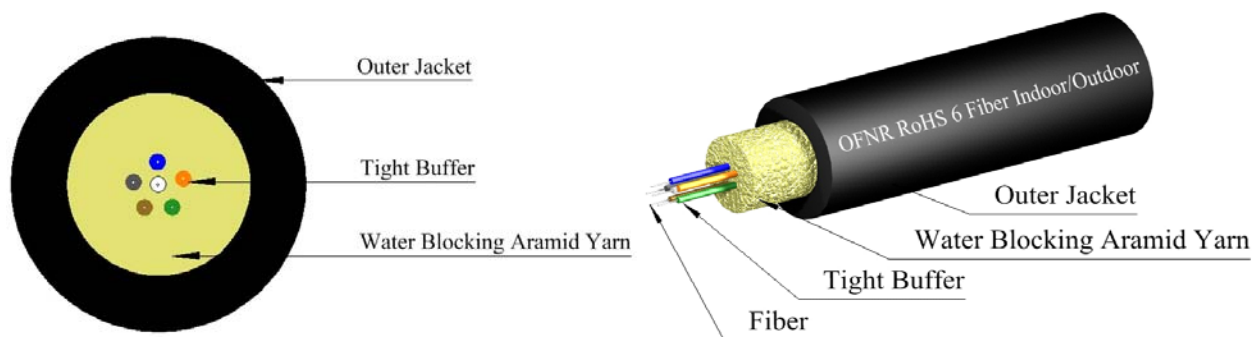

2-6 Fiber Infinicor 600 Indoor/Outdoor, Riser

INDOOR/OUTDOOR

The Light Connections Indoor/Outdoor Cable is composed of 2 to 6 colored tight buffers, water blocking aramid yarn, and a PVC outer jacket. All component materials meet the EU RoHS and REACH Directive standards.

TLC Indoor/Outdoor Cable is available in 12 TIA standard colors or special order colors. UL Listed OFNR cables are available, and unlisted, unrated cables can be supplied to accommodate special needs. Standard surface print denotes construction, NEC rating, and fiber type, and includes footage markers. Custom print can also be accommodated.

Product Specifications

Storage Temp. (C°)
-40 / +70

Operating Temp. (C°)
-20 / +70

Jacket Characteristics

TLC Part Number	Jacket Material	Fiber Count	Nominal Dimension	Weight lbs. / Km	Pull Load (N) Install / Operate	Bend Radius (cm) Install / Operate
M50IO02C6NRBL	PVC Black	2	4.4 mm	21	1998/1599	6.6/4.4
M50IO04C6NRBL	PVC Black	4	4.8 mm	27	1998/1599	7.2/4.8
M50IO06C6NRBL	PVC Black	6	5.3 mm	35	2664/2131	8.0/5.3

Optical Characteristics

Fiber Type	Core Size	Attenuation (MAX)	Bandwidth (LED) 850 nm	Bandwidth (LED) 1300 nm	Link Lengths @ 850nm 1 GB/s
Infinicor 600	50/125	3.50 dB/km @ 850nm	510	500	600 mtr

For more information on the fiber characteristics, please consult with your TLC representative.
You can also visit the TLC website at www.thelightconnection.com