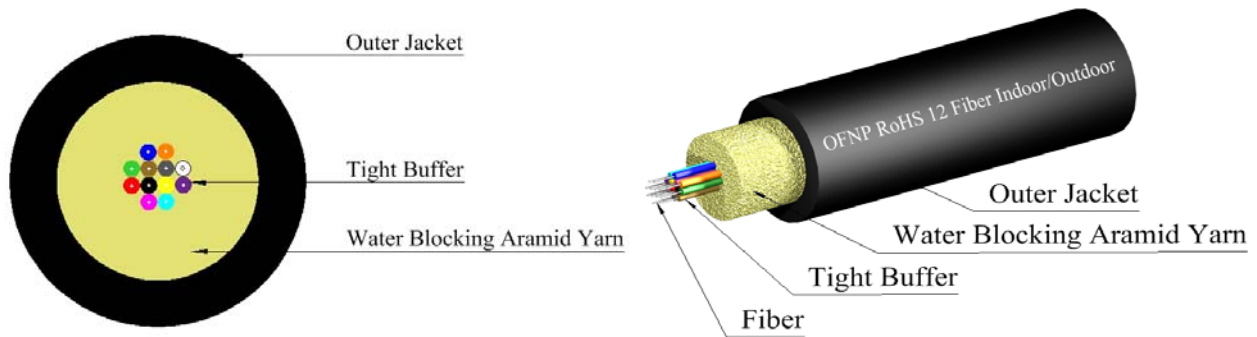

8-24 Fiber Infinicor 600 Indoor/Outdoor, Plenum

INDOOR/OUTDOOR

The Light Connections Indoor/Outdoor Cable is composed of 8 to 24 colored tight buffers, water blocking aramid yarn, and a PVC outer jacket. All component materials meet the EU RoHS and REACH Directive standards.

TLC Indoor/Outdoor Cable is available in 12 TIA standard colors or special order colors. UL Listed OFNP cables are available, and unlisted, unrated cables can be supplied to accommodate special needs. Standard surface print denotes construction, NEC rating, and fiber type, and includes footage markers. Custom print can also be accommodated.

Product Specifications

Storage Temp. (C°)
-40 / +85

Operating Temp. (C°)
-20 / +85

Jacket Characteristics

TLC Part Number	Jacket Material	Fiber Count	Nominal Dimension	Weight lbs. / Km	Pull Load (N) Install / Operate	Bend Radius (cm) Install / Operate
M50IO08C6NPBL	PVC Black	8	5.8 mm	49	3996/3197	8.7/5.8
M50IO12C6NPBL	PVC Black	12	6.3 mm	65	3996/3197	9.5/6.3
M50IO24C6NPBL	PVC Black	24	8.3 mm	98	7992/6394	12.5/8.3

Optical Characteristics

Fiber Type	Core Size	Attenuation (MAX)	Bandwidth (LED) 850 nm	Bandwidth (LED) 1300 nm	Link Lengths @ 850nm 1 GB/s
Infinicor 600	50/125	3.50 dB/km @ 850nm	510	500	600 mtr

For more information on the fiber characteristics, please consult with your TLC representative. You can also visit the TLC website at www.thelightconnection.com