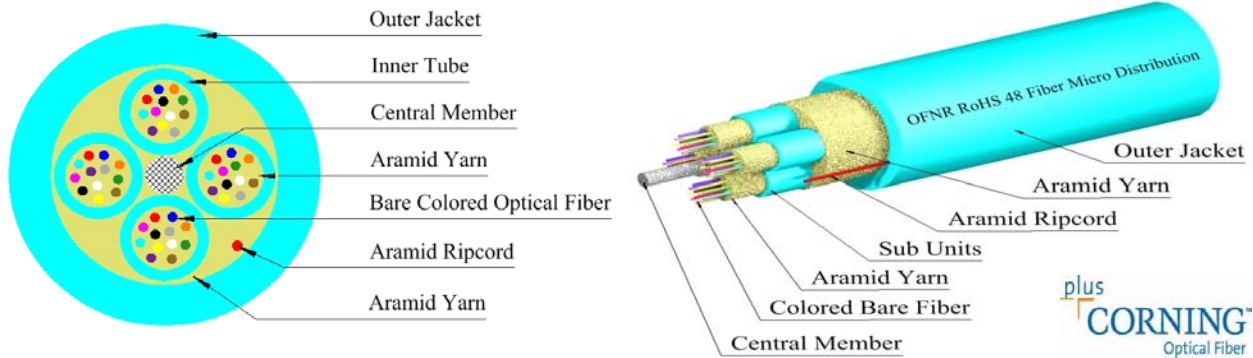

48 Fiber ClearCurve OM3 Micro Distribution, Riser

**Part Number
M50MD48CGNRA4T-A**

The Light Connection's 48 fiber Micro Distribution Cable is composed of four sub units, an optional central member, an aramid ripcord, and a PVC outer jacket. Each sub-unit consists of 12 colored glass fibers surrounded by aramid yarn with a PVC jacket 2.95mm in diameter. All component materials meet the EU RoHS and REACH Directive standards. Sub-units can be color-coded or sequentially numbered.

TLC Micro Distribution Cable is available in 12 TIA standard colors or special-order colors. UL Listed OFNR cables are available, and unlisted, unrated cable can be supplied to accommodate special needs. Standard surface print denotes construction, NEC rating and fiber type, and includes footage markers. Custom print can also be accommodated.

Product Specifications

Storage Temp. (C°) Operating Temp. (C°)
-40 / +70 -20 / +70

Cable Characteristics

| TLC Part Number | Jacket Material | Fiber Count | Nominal Dimension | Weight lbs. / Km | Pull Load (N) Install / Operate | Bend Radius (cm) Install / Operate |
|------------------|-----------------|-------------|-------------------|------------------|---------------------------------|------------------------------------|
| M50MD48CGNRA4T-A | PVC Aqua | 48 | 10.75 mm | 157 | 5328/4263 | 15/10 |

Optical Characteristics

| Fiber Type | Core Size | Attenuation (MAX) | Bandwidth (LED) 850 nm | Bandwidth (LED) 1300 nm | Link Lengths @ 850nm 1 GB/s / 10 GB/s |
|----------------|-----------|--------------------|------------------------|-------------------------|---------------------------------------|
| ClearCurve OM3 | 50/125 | 3.50 dB/km @ 850nm | 1500 | 500 | 1,000 mtr / 300 mtr |