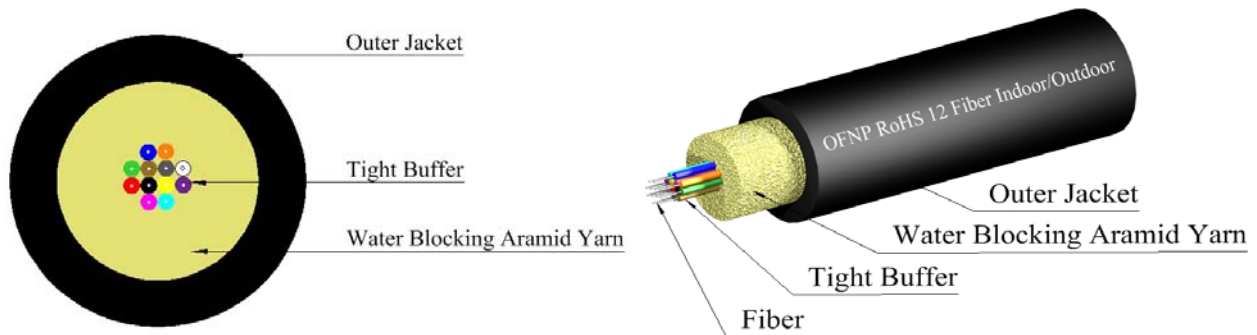

8-24 Fiber Infinicor 300 Indoor/Outdoor, Plenum

INDOOR/OUTDOOR

The Light Connections Indoor/Outdoor Cable is composed of 8 to 24 colored tight buffers, water blocking aramid yarn, and a PVC outer jacket. All component materials meet the EU RoHS and REACH Directive standards.

TLC Indoor/Outdoor Cable is available in 12 TIA standard colors or special order colors. UL Listed OFNP cables are available, and unlisted, unrated cables can be supplied to accommodate special needs. Standard surface print denotes construction, NEC rating, and fiber type, and includes footage markers. Custom print can also be accommodated.

Product Specifications

Storage Temp. (C°)
-40 / +85

Operating Temp. (C°)
-20 / +85

Jacket Characteristics

TLC Part Number	Jacket Material	Fiber Count	Nominal Dimension	Weight lbs. / Km	Pull Load (N) Install / Operate	Bend Radius (cm) Install / Operate
M62IO08C3NPBL	PVC Black	8	5.8 mm	49	3996/3197	8.7/5.8
M62IO12C3NPBL	PVC Black	12	6.3 mm	65	3996/3197	9.5/6.3
M62IO24C3NPBL	PVC Black	24	8.3 mm	98	7992/6394	12.5/8.3

Optical Characteristics

Fiber Type	Core Size	Attenuation (MAX)	Bandwidth (LED) 850 nm	Bandwidth (LED) 1300 nm	Link Lengths @ 850nm 1 GB/s
Infinicor 300	62.5/125	3.50 dB/km @ 850nm	200 MHz	500 MHz	300 mtr