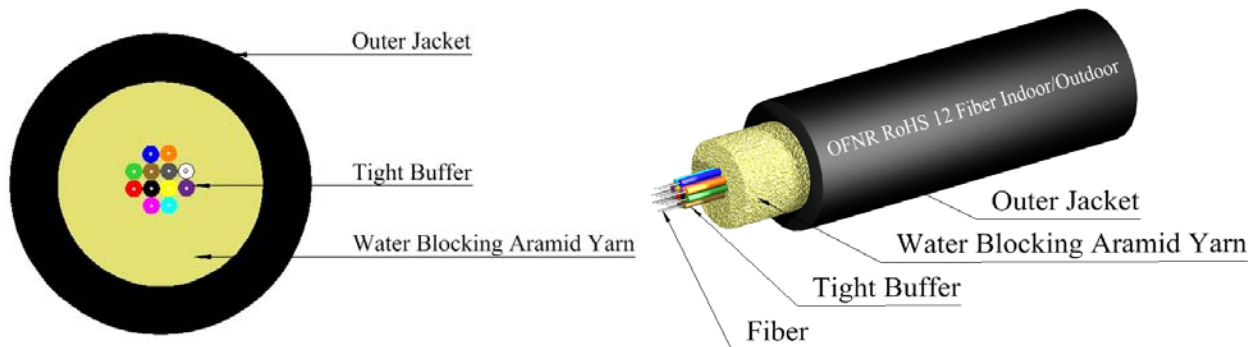

8-24 Fiber Infinicor 300 Indoor/Outdoor, Riser

INDOOR/OUTDOOR

The Light Connections Indoor/Outdoor Cable is composed of 8 to 24 colored tight buffers, water blocking aramid yarn, and a PVC outer jacket. All component materials meet the EU RoHS and REACH Directive standards.

TLC Indoor/Outdoor Cable is available in 12 TIA standard colors or special order colors. UL Listed OFNR cables are available, and unlisted, unrated cables can be supplied to accommodate special needs. Standard surface print denotes construction, NEC rating, and fiber type, and includes footage markers. Custom print can also be accommodated.

Product Specifications

Storage Temp. (C°)
-40 / +70

Operating Temp. (C°)
-20 / +70

Jacket Characteristics

TLC Part Number	Jacket Material	Fiber Count	Nominal Dimension	Weight lbs. / Km	Pull Load (N) Install / Operate	Bend Radius (cm) Install / Operate
M62IO08C3NRBL	PVC Black	8	5.8 mm	45	3996/3197	8.7/5.8
M62IO12C3NRBL	PVC Black	12	6.3 mm	60	3996/3197	9.5/6.3
M62IO24C3NRBL	PVC Black	24	8.3 mm	92	7992/6394	12.5/8.3

Optical Characteristics

Fiber Type	Core Size	Attenuation (MAX)	Bandwidth (LED) 850 nm	Bandwidth (LED) 1300 nm	Link Lengths @ 850nm 1 GB/s
Infinicor 300	62.5/125	3.50 dB/km @ 850nm	200 MHz	500 MHz	300 mtr