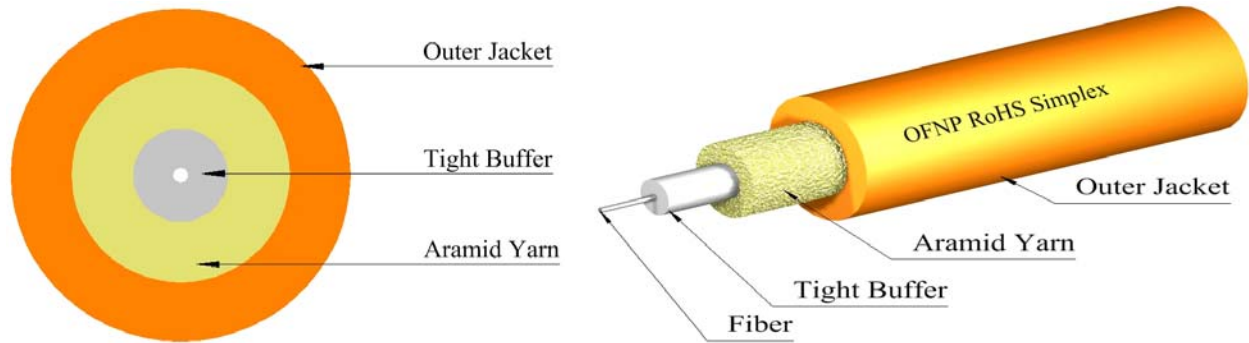

Infinicor 300 Simplex, Plenum

SIMPLEX

The Light Connections Simplex Cable is composed of a tight buffer, aramid yarn, and a PVC outer jacket. All component materials meet the EU RoHS and REACH Directive standards.

TLC Simplex Cable is available in 12 TIA standard colors or special order colors. UL Listed OFNP cables are available, and unlisted, unrated cables can be supplied to accommodate special needs. Standard surface print denotes construction, NEC rating, and fiber type, and includes footage markers. Custom print can also be accommodated.

Product Specifications

Storage Temp. (C°)
-40 / +85

Operating Temp. (C°)
-20 / +85

Jacket Characteristics

TLC Part Number	Jacket Material	Fiber Count	Nominal Dimension	Weight lbs. / Km	Pull Load (N) Install / Operate	Bend Radius (cm) Install / Operate
M62SX01C3NPO	PVC Orange	1	2.95 mm	17	1332/1066	4.4/2.9
M62SX01C3NPO20	PVC Orange	1	1.95 mm	15	888/710	2.9/1.9
M62SX01C3NPO18	PVC Orange	1	1.80 mm	14	888/710	2.7/1.8
M62SX01C3NPO16	Orange	1	1.60 mm	13	666/533	2.4/1.6

Optical Characteristics

Fiber Type	Core Size	Attenuation (MAX)	Bandwidth (LED) 850 nm	Bandwidth (LED) 1300 nm	Link Lengths @ 850nm 1 GB/s
Infinicor 300	62.5/125	3.50 dB/km @ 850nm	200 MHz	500 MHz	300 mtr