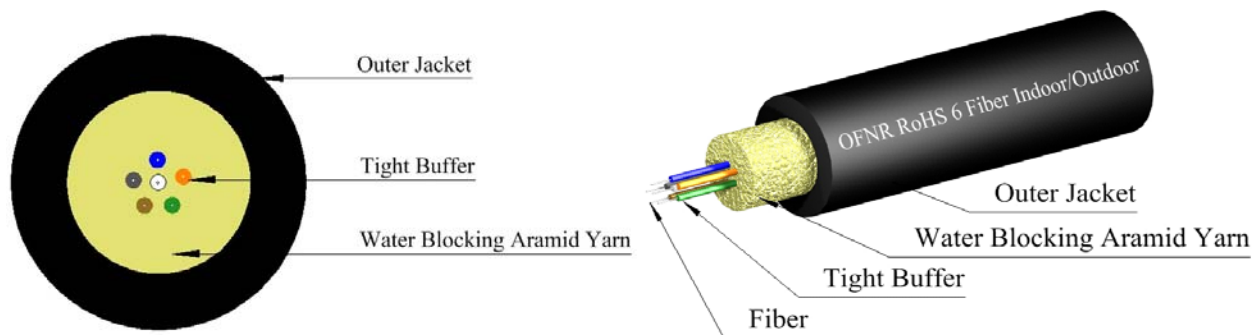

2-6 Fiber SMF28e+ Indoor/Outdoor, Riser

INDOOR/OUTDOOR

The Light Connections Indoor/Outdoor Cable is composed of 2 to 6 colored tight buffers, water blocking aramid yarn, and a PVC outer jacket. All component materials meet the EU RoHS and REACH Directive standards.

TLC Indoor/Outdoor Cable is available in 12 TIA standard colors or special order colors. UL Listed OFNR cables are available, and unlisted, unrated cables can be supplied to accommodate special needs. Standard surface print denotes construction, NEC rating, and fiber type, and includes footage markers. Custom print can also be accommodated.

Product Specifications

Storage Temp. (C°)
-40 / +70

Operating Temp. (C°)
-20 / +70

Jacket Characteristics

TLC Part Number	Jacket Material	Fiber Count	Nominal Dimension	Weight lbs. / Km	Pull Load (N) Install / Operate	Bend Radius (cm) Install / Operate
S09IO02CNRBL	PVC Black	2	4.4 mm	21	1998/1599	6.6/4.4
S09IO04CNRBL	PVC Black	4	4.8 mm	27	1998/1599	7.2/4.8
S09IO06CNRBL	PVC Black	6	5.3 mm	35	2664/2131	8.0/5.3

Optical Characteristics

Fiber Type	Core Size	Attenuation (MAX)	Link Lengths @ 1550nm 1 GB/s / 10 GB/s
SMF28e+	9/125	0.8 dB/km @ 1550nm	5,000 mtr / 10,000 mtr

For more information on the fiber characteristics, please consult with your TLC representative.
You can also visit the TLC website at www.thelightconnection.com