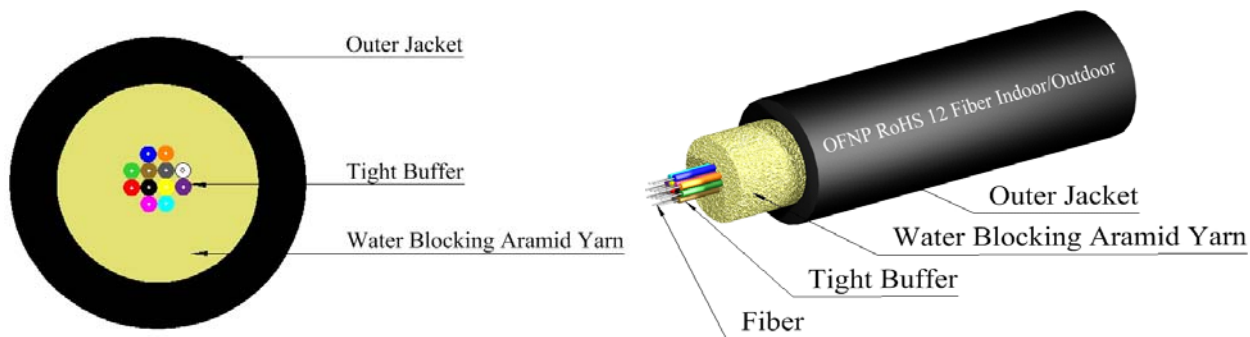

8-24 Fiber SMF28e+ Indoor/Outdoor, Plenum

INDOOR/OUTDOOR

The Light Connections Indoor/Outdoor Cable is composed of 8 to 24 colored tight buffers, water blocking aramid yarn, and a PVC outer jacket. All component materials meet the EU RoHS and REACH Directive standards.

TLC Indoor/Outdoor Cable is available in 12 TIA standard colors or special order colors. UL Listed OFNP cables are available, and unlisted, unrated cables can be supplied to accommodate special needs. Standard surface print denotes construction, NEC rating, and fiber type, and includes footage markers. Custom print can also be accommodated.

Product Specifications

Storage Temp. (C°)
-40 / +85

Operating Temp. (C°)
-20 / +85

Jacket Characteristics

TLC Part Number	Jacket Material	Fiber Count	Nominal Dimension	Weight lbs. / Km	Pull Load (N) Install / Operate	Bend Radius (cm) Install / Operate
S09IO08CNPBL	PVC Black	8	5.8 mm	49	3996/3197	8.7/5.8
S09IO12CNPBL	PVC Black	12	6.3 mm	65	3996/3197	9.5/6.3
S09IO24CNPBL	PVC Black	24	8.3 mm	98	7992/6394	12.5/8.3

Optical Characteristics

Fiber Type	Core Size	Attenuation (MAX)	Link Lengths @ 1550nm 1 GB/s / 10 GB/s
SMF28e+	9/125	0.8 dB/km @ 1550nm	5,000 mtr / 10,000 mtr

For more information on the fiber characteristics, please consult with your TLC representative.
You can also visit the TLC website at www.thelightconnection.com