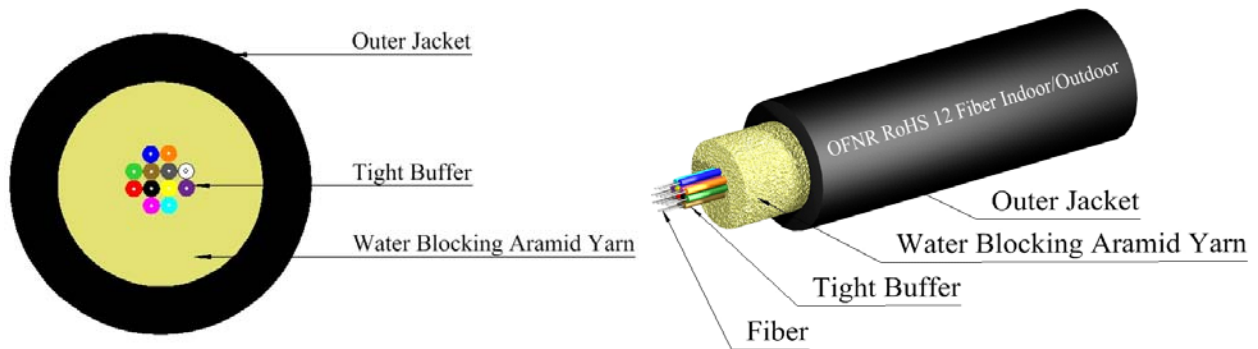

8-24 Fiber SMF28e+ Indoor/Outdoor, Riser

INDOOR/OUTDOOR

The Light Connections Indoor/Outdoor Cable is composed of 8 to 24 colored tight buffers, water blocking aramid yarn, and a PVC outer jacket. All component materials meet the EU RoHS and REACH Directive standards.

TLC Indoor/Outdoor Cable is available in 12 TIA standard colors or special order colors. UL Listed OFNR cables are available, and unlisted, unrated cables can be supplied to accommodate special needs. Standard surface print denotes construction, NEC rating, and fiber type, and includes footage markers. Custom print can also be accommodated.

Product Specifications

Storage Temp. (C°)
-40 / +70

Operating Temp. (C°)
-20 / +70

Jacket Characteristics

TLC Part Number	Jacket Material	Fiber Count	Nominal Dimension	Weight lbs. / Km	Pull Load (N) Install / Operate	Bend Radius (cm) Install / Operate
S09IO08CNRBL	PVC Black	8	5.8 mm	45	3996/3197	8.7/5.8
S09IO12CNRBL	PVC Black	12	6.3 mm	60	3996/3197	9.5/6.3
S09IO24CNRBL	PVC Black	24	8.3 mm	92	7992/6394	12.5/8.3

Optical Characteristics

Fiber Type	Core Size	Attenuation (MAX)	Link Lengths @ 1550nm 1 GB/s / 10 GB/s
SMF28e+	9/125	0.8 dB/km @ 1550nm	5,000 mtr / 10,000 mtr

For more information on the fiber characteristics, please consult with your TLC representative.
You can also visit the TLC website at www.thelightconnection.com